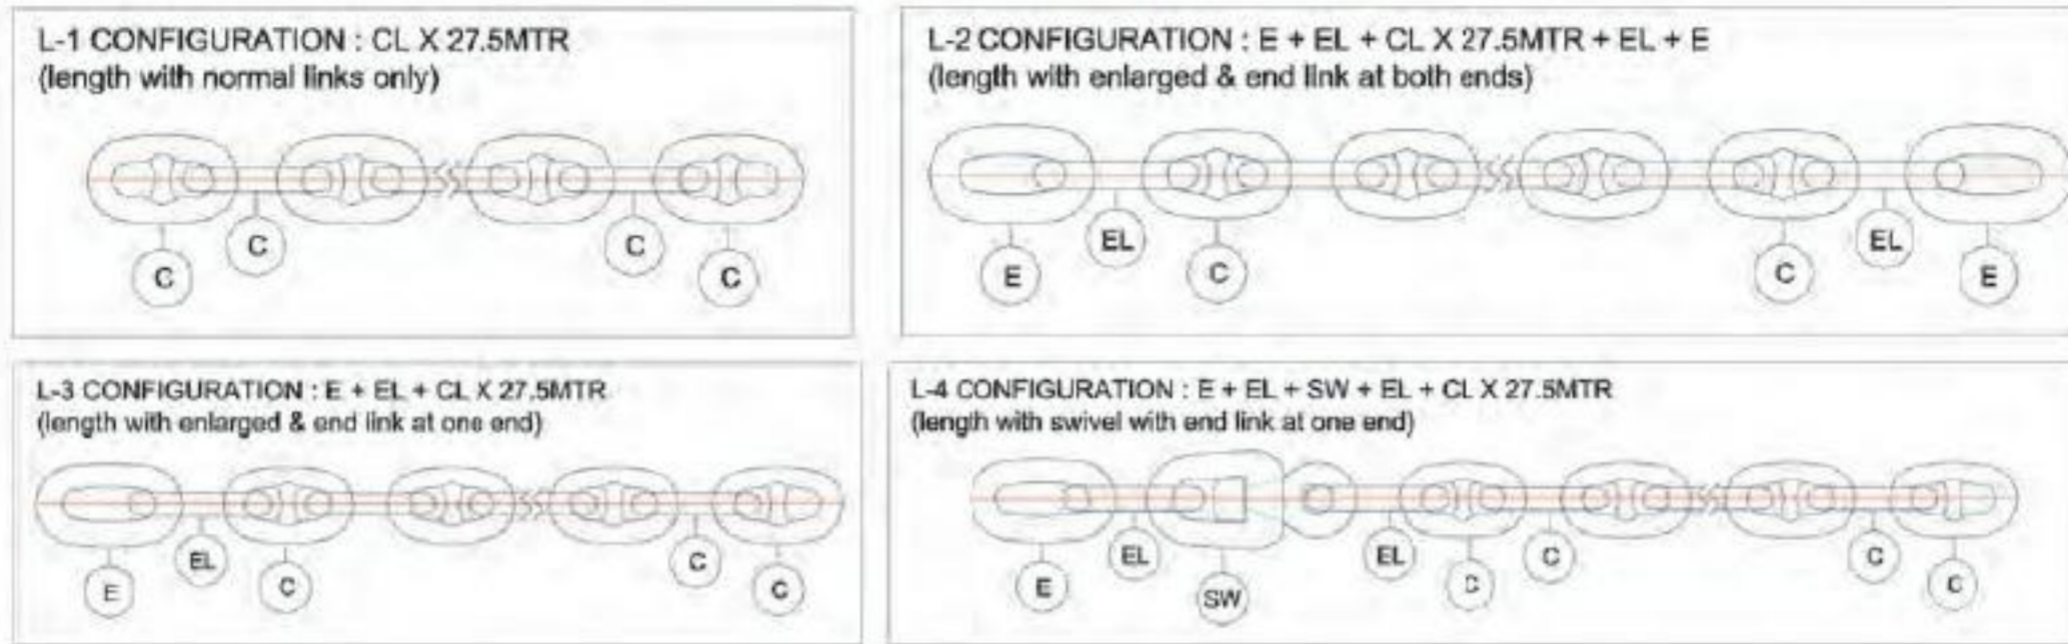

Chain Cable & Fittings For Ships

Grade 2

MCN-21 GRADE 2 STUD LINK CHAIN

SWIVEL FORERUNNER

CHAIN FITTINGS

Chain Cable & Fittings For Ships

Grade 3

MCN-31 GRADE 3 STUD LINK CHAIN

ANCHOR CHAIN & FITTINGS

SWIVEL FORERUNNER

CHAIN FITTINGS