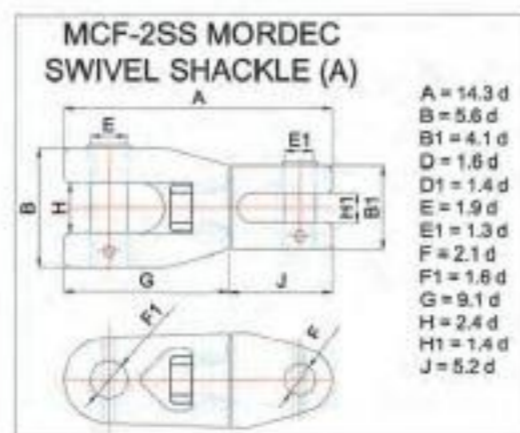

Chain Cable & Fittings For Ships

Grade 2

MCN-21 GRADE 2 STUD LINK CHAIN

SWIVEL FORERUNNER

CHAIN FITTINGS

Chain Cable & Fittings For Ships

Grade 3

MCN-31 GRADE 3 STUD LINK CHAIN

ANCHOR CHAIN & FITTINGS

SWIVEL FORERUNNER

CHAIN FITTINGS