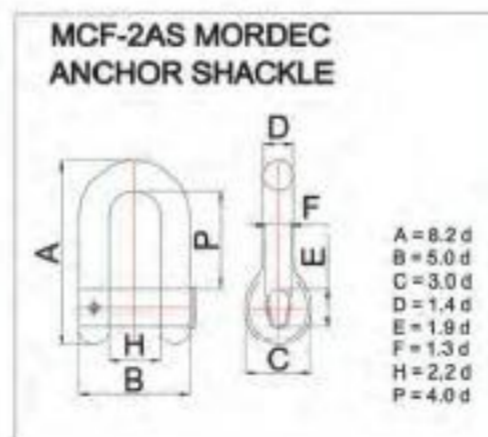

Chain Cable & Fittings For Ships

Grade 2

MCN-21 GRADE 2 STUD LINK CHAIN

SWIVEL FORERUNNER

CHAIN FITTINGS

Chain Cable & Fittings For Ships

Grade 3

MCN-31 GRADE 3 STUD LINK CHAIN

ANCHOR CHAIN & FITTINGS

SWIVEL FORERUNNER

CHAIN FITTINGS