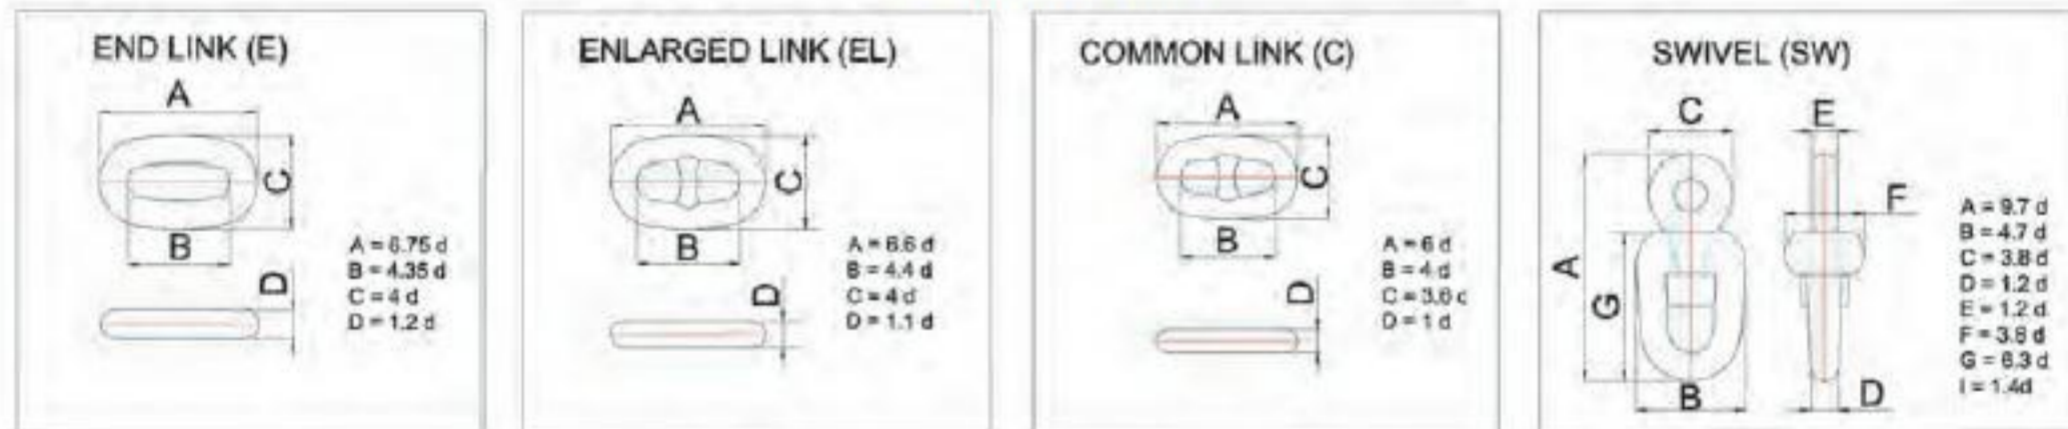

Chain Cable & Fittings For Ships

Grade 2

MCN-21 GRADE 2 STUD LINK CHAIN

SWIVEL FORERUNNER

CHAIN FITTINGS

Chain Cable & Fittings For Ships

Grade 3

MCN-31 GRADE 3 STUD LINK CHAIN