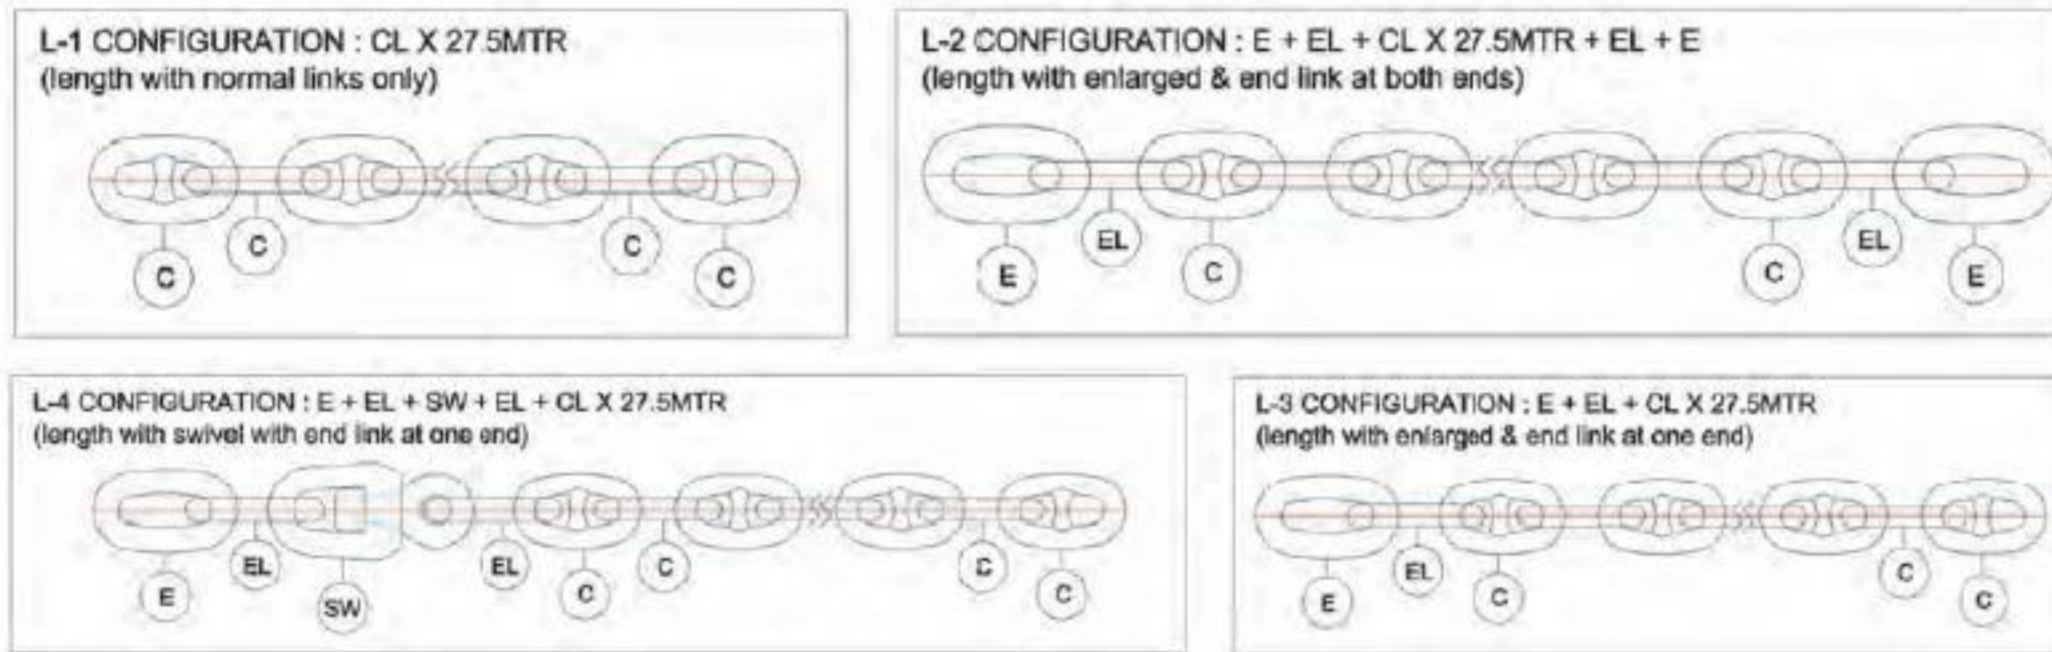

Chain Cable & Fittings For Ships

Grade 2

MCN-21 GRADE 2 STUD LINK CHAIN

SWIVEL FORERUNNER

CHAIN FITTINGS

Chain Cable & Fittings For Ships

Grade 3

MCN-31 GRADE 3 STUD LINK CHAIN

ANCHOR CHAIN & FITTINGS

SWIVEL FORERUNNER

CHAIN FITTINGS