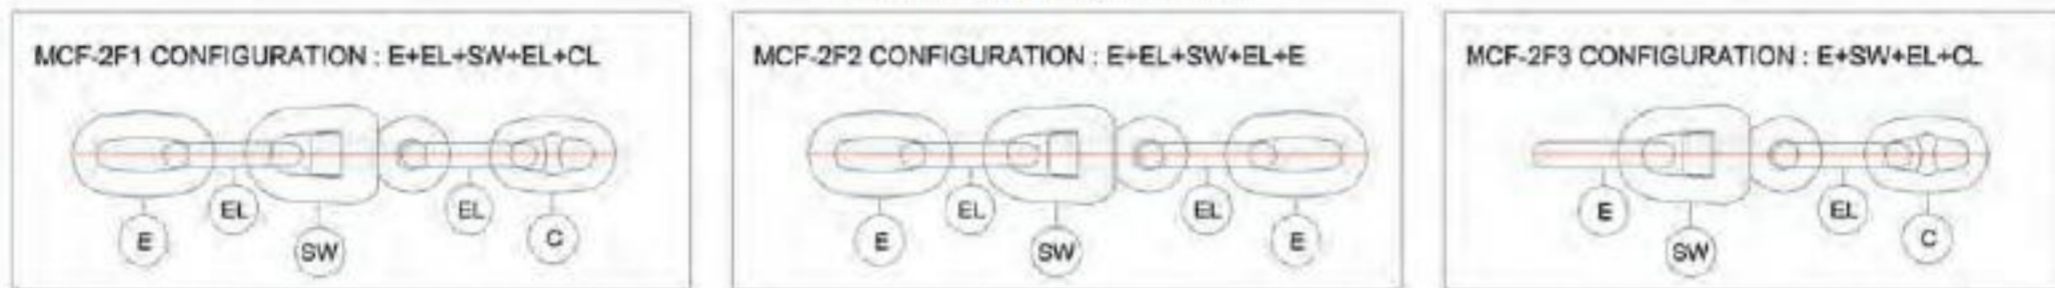

Chain Cable & Fittings For Ships

Grade 2

MCN-21 GRADE 2 STUD LINK CHAIN

SWIVEL FORERUNNER

CHAIN FITTINGS

Chain Cable & Fittings For Ships

Grade 3

MCN-31 GRADE 3 STUD LINK CHAIN

ANCHOR CHAIN & FITTINGS

SWIVEL FORERUNNER

CHAIN FITTINGS