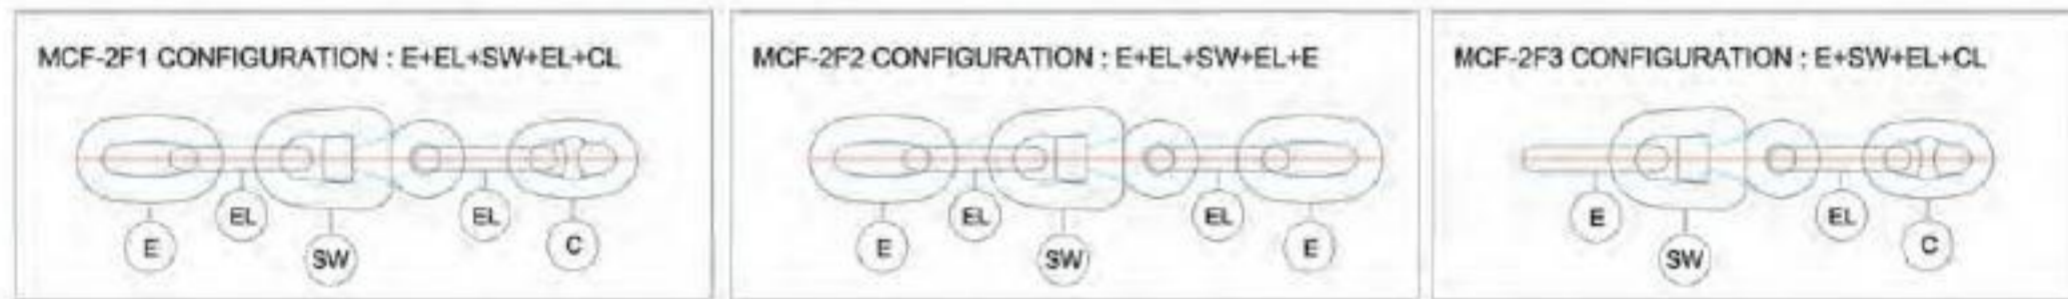

Chain Cable & Fittings For Ships

Grade 2

MCN-21 GRADE 2 STUD LINK CHAIN

SWIVEL FORERUNNER

CHAIN FITTINGS

Chain Cable & Fittings For Ships

Grade 3

MCN-31 GRADE 3 STUD LINK CHAIN

ANCHOR CHAIN & FITTINGS

SWIVEL FORERUNNER

CHAIN FITTINGS