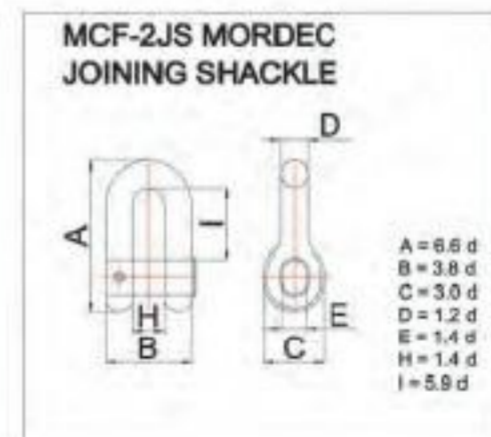

Chain Cable & Fittings For Ships

Grade 2

MCN-21 GRADE 2 STUD LINK CHAIN

SWIVEL FORERUNNER

CHAIN FITTINGS

Chain Cable & Fittings For Ships

Grade 3

MCN-31 GRADE 3 STUD LINK CHAIN

ANCHOR CHAIN & FITTINGS

SWIVEL FORERUNNER

CHAIN FITTINGS