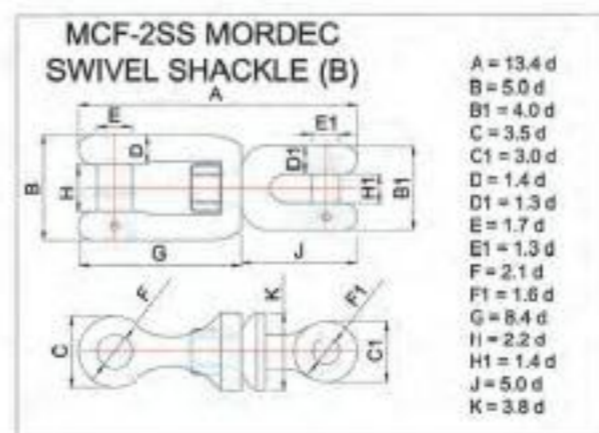

Chain Cable & Fittings For Ships

Grade 2

MCN-21 GRADE 2 STUD LINK CHAIN

SWIVEL FORERUNNER

CHAIN FITTINGS

Chain Cable & Fittings For Ships

Grade 3

MCN-31 GRADE 3 STUD LINK CHAIN

ANCHOR CHAIN & FITTINGS

SWIVEL FORERUNNER

CHAIN FITTINGS