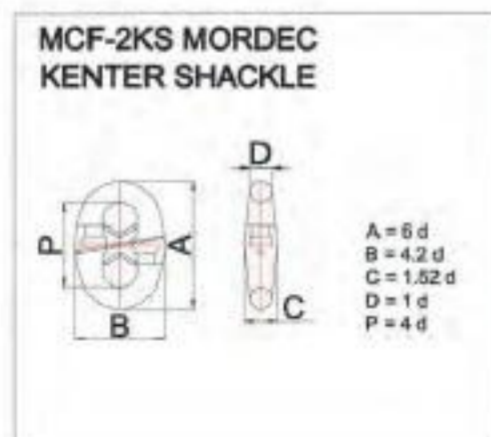

Chain Cable & Fittings For Ships

Grade 2

MCN-21 GRADE 2 STUD LINK CHAIN

SWIVEL FORERUNNER

CHAIN FITTINGS

Chain Cable & Fittings For Ships

Grade 3

MCN-31 GRADE 3 STUD LINK CHAIN

ANCHOR CHAIN & FITTINGS

SWIVEL FORERUNNER

CHAIN FITTINGS